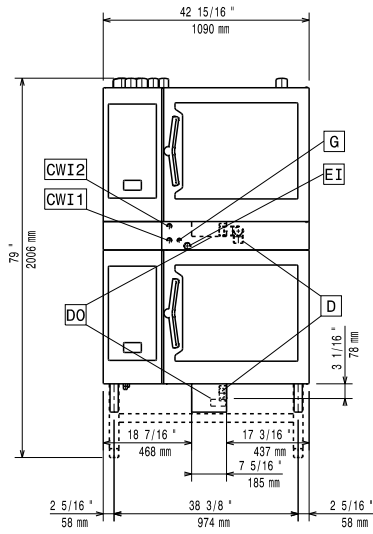

Front

Side

Key Information:

External dimensions, Width:	
922624 (STK621621)	1090 mm
External dimensions, Depth:	1092 mm
External dimensions, Height:	150 mm
Net weight:	58.6 kg
Shipping weight:	53 kg