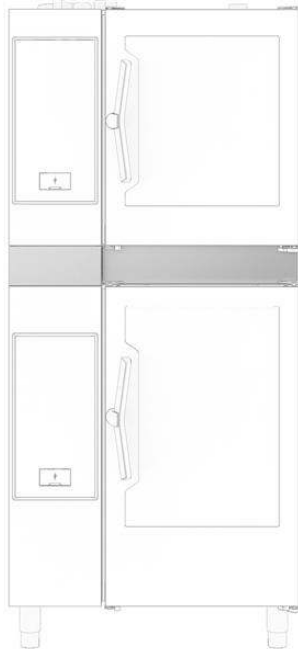

Electrolux
PROFESSIONAL

Installation accessories
Stacking kit for 6 GN 2/1 oven
placed on gas 6 GN 2/1

ITEM # _____

MODEL # _____

NAME # _____

SIS # _____

AIA # _____

922624 (STK621621)

Stacking kit for gas 6X2/1
GN oven on gas 6&10X2/1
GN oven

Main Features

- Ideal for saving kitchen space.
- Includes: supports, external panels, flue and water pipes, drain connection and adjustable feet.
- The kit can be mounted on site.
- Typology (gas, electric) must be ordered considering the oven that will be placed at the bottom.

Construction

- The kit includes supports, external panels and flue pipes.
- The kit can be mounted on site.

APPROVAL: _____

Experience the Excellence
www.electroluxprofessional.com

Front

Side

Top

Key Information:

External dimensions, Width:	
922624 (STK621621)	1090 mm
External dimensions, Depth:	1092 mm
External dimensions, Height:	150 mm
Net weight:	58.6 kg
Shipping weight:	53 kg